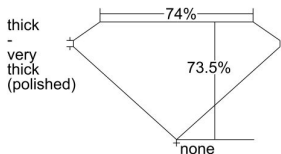

GIA®

FACSIMILE

GIA REPORT 5443127778

Verify this report at GIA.edu

GIA NATURAL DIAMOND DOSSIER®

September 29, 2022
GIA Report Number 5443127778
Shape and Cutting Style ..... Square Modified Brilliant
Measurements ..... 4.48 x 4.37 x 3.21 mm

GRADING RESULTS

Carat Weight ..... 0.55 carat
Color Grade ..... E
Clarity Grade SI1

ADDITIONAL GRADING INFORMATION

Polish ..... Excellent
Symmetry ..... Excellent
Fluorescence ..... None
Clarity Characteristics ..... Cloud, Crystal, Feather
Inscription(s): GIA 5443127778

PROPORTIONS

Profile not to actual proportions

GRADING SCALES

GIA COLOR SCALE		GIA CLARITY SCALE			
COLORLESS	D	VERY VERY SLIGHTLY INCLUDED	FLAWLESS		
	E		INTERNALLY FLAWLESS		
	F	VERY SLIGHTLY INCLUDED	VVS₁		
	G		VVS₂		
	H		VS₁		
	NEAR COLORLESS	I	SLIGHTLY INCLUDED	VS₂	
		J		SI₁	
		FAINT	K	INCLUDED	SI₂
			L		I₁
			M		I₂
VERT LIGHT	N	LIGHT	I₃		
	O				
	P				
	Q				
	R