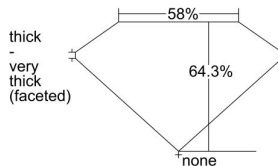

GIA®

FACSIMILE

GIA REPORT 5443210726

Verify this report at GIA.edu

GIA NATURAL DIAMOND DOSSIER®

July 29, 2022
GIA Report Number 5443210726
Shape and Cutting Style ..... Marquise Brilliant
Measurements ..... 8.25 x 4.29 x 2.76 mm

GRADING RESULTS

Carat Weight ..... 0.57 carat
Color Grade ..... H
Clarity Grade VS1

ADDITIONAL GRADING INFORMATION

Polish ..... Excellent
Symmetry ..... Excellent
Fluorescence ..... Medium Blue
Clarity Characteristics ..... Crystal
Inscription(s): GIA 5443210726

PROPORTIONS

Profile not to actual proportions

GRADING SCALES

GIA COLOR SCALE		GIA CLARITY SCALE		
NEAR COLORLESS	D	VERY VERY SLIGHTLY INCLUDED	FLAWLESS	
	E		INTERNALLY FLAWLESS	
	F	VERY SLIGHTLY INCLUDED	VVS₁	
	G		VVS₂	
	H		VS₁	
	FAINT	I	SLIGHTLY INCLUDED	VS₂
		J		SI₁
		K	INCLUDED	SI₂
		L		I₁
		M		I₂
LIGHT		N	INCLUDED	I₃
		O		
		P		
	Q			
	R			
	S