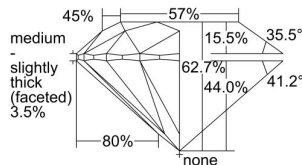

GIA®

FACSIMILE

GIA REPORT 5443305798

Verify this report at GIA.edu

GIA NATURAL DIAMOND DOSSIER®

August 11, 2022
GIA Report Number 5443305798
Shape and Cutting Style ..... Round Brilliant
Measurements ..... 5.80 - 5.85 x 3.65 mm

GRADING RESULTS

Carat Weight ..... 0.76 carat
Color Grade ..... G
Clarity Grade VS1
Cut Grade ..... Excellent

ADDITIONAL GRADING INFORMATION

Polish ..... Excellent
Symmetry ..... Excellent
Fluorescence ..... None
Clarity Characteristics..... Crystal, Needle, Cloud, Pinpoint
Inscription(s): GIA 5443305798

PROPORTIONS

Profile to actual proportions