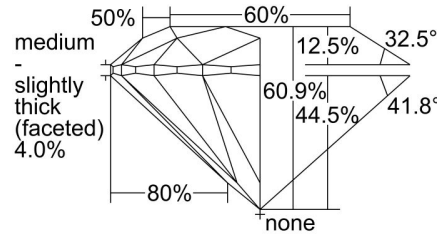

GIA NATURAL DIAMOND GRADING REPORT

August 12, 2022

GIA Report Number 5443307455

Shape and Cutting Style Round Brilliant

Measurements 6.44 - 6.47 x 3.93 mm

GRADING RESULTS

Carat Weight 1.00 carat

Color Grade K

Clarity Grade S11

Cut Grade Excellent

ADDITIONAL GRADING INFORMATION

Polish Excellent

Symmetry Excellent

Fluorescence Faint

Inscription(s): GIA 5443307455

Comments: Additional clouds are not shown. Pinpoints are not shown.

PROPORTIONS

Profile to actual proportions

CLARITY CHARACTERISTICS

KEY TO SYMBOLS*

-  Cloud
-  Crystal
-  Feather
-  Cavity
-  Needle

* Red symbols denote internal characteristics (inclusions). Green or black symbols denote external characteristics (blemishes). Diagram is an approximate representation of the diamond, and symbols shown indicate type, position, and approximate size of clarity characteristics. All clarity characteristics may not be shown. Details of finish are not shown.