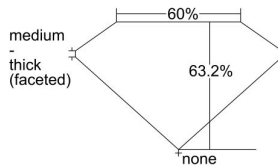

GIA®

FACSIMILE

GIA REPORT 5443458447

Verify this report at GIA.edu

GIA NATURAL DIAMOND DOSSIER®

August 24, 2022
GIA Report Number 5443458447
Shape and Cutting Style ..... Pear Brilliant
Measurements ..... 6.98 x 4.33 x 2.73 mm

GRADING RESULTS

Carat Weight ..... 0.51 carat
Color Grade ..... D
Clarity Grade VS1

ADDITIONAL GRADING INFORMATION

Polish ..... Very Good
Symmetry ..... Very Good
Fluorescence ..... None
Clarity Characteristics ..... Crystal, Cloud
Inscription(s): GIA 5443458447

PROPORTIONS

Profile not to actual proportions

GRADING SCALES

GIA COLOR SCALE		GIA CLARITY SCALE			
COLORLESS	D	VERY VERY SLIGHTLY INCLUDED	FLAWLESS		
	E		INTERNALLY FLAWLESS		
	F	VERY SLIGHTLY INCLUDED	VS₁		
	G		VS₂		
	H		VS₁		
	NEAR COLORLESS	I	SLIGHTLY INCLUDED	VS₂	
		J		SI₁	
		FAINT	K	INCLUDED	SI₂
			L		I₁
			M		I₂
VERT LIGHT	N	INCLUDED	I₃		
	O				
	P				
	Q				
	R				
LIGHT	S				
	T				
	U				
	V				
	W				
	X				
	Y				
	Z