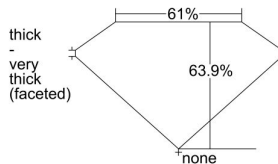

GIA®

FACSIMILE

GIA REPORT

5443475176

Verify this report at GIA.edu

GIA NATURAL DIAMOND DOSSIER®

August 24, 2022
GIA Report Number **5443475176**
Shape and Cutting Style ..... **Oval Brilliant**
Measurements ..... **7.31 x 4.72 x 3.01 mm**

GRADING RESULTS

Carat Weight ..... **0.70 carat**
Color Grade ..... **D**
Clarity Grade **S11**

ADDITIONAL GRADING INFORMATION

Polish ..... **Excellent**
Symmetry ..... **Very Good**
Fluorescence ..... **None**
Clarity Characteristics..... **Cloud, Crystal, Feather, Cavity**
Inscription(s): **GIA 5443475176**

PROPORTIONS

Profile not to actual proportions

GRADING SCALES

GIA COLOR SCALE		GIA CLARITY SCALE	
COLORLESS	D	VERY VERY SLIGHTLY SIGHTLY INCLUDED	FLAWLESS
	E		INTERNALLY FLAWLESS
	F		VVS₁
	G		VVS₂
	H		VS₁
	I		VS₂
	J		S1₁
	K		S1₂
	L		I₁
	M		I₂
NEAR COLORLESS	N	SLIGHTLY INCLUDED	I₃
	O		
	P		
	Q		
FAINT	R	INCLUDED	
	S		
	T		
	U		
VERT LIGHT	V		
	W		
	X		
	Y		
LIGHT	Z