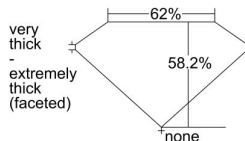

GIA®

FACSIMILE

GIA REPORT 5443511009

Verify this report at GIA.edu

GIA NATURAL DIAMOND DOSSIER®

August 30, 2022
GIA Report Number 5443511009
Shape and Cutting Style ..... Pear Brilliant
Measurements ..... 8.06 x 5.08 x 2.96 mm

GRADING RESULTS

Carat Weight ..... 0.90 carat
Color Grade ..... H
Clarity Grade VS1

ADDITIONAL GRADING INFORMATION

Polish ..... Excellent
Symmetry ..... Very Good
Fluorescence ..... None
Clarity Characteristics ..... Crystal, Pinpoint
Inscription(s): GIA 5443511009

PROPORTIONS

Profile not to actual proportions

GRADING SCALES

GIA COLOR SCALE		GIA CLARITY SCALE	
COLORLESS	D	VERY VERY SLIGHTLY INCLUDED	FLAWLESS
	E		INTERNALLY FLAWLESS
	F		VS₁
	G		VS₂
	H		VS₁
	I		VS₂
	J		SI₁
	K		SI₂
	L		I₁
	M		I₂
NEAR COLORLESS	N	SLIGHTLY INCLUDED	I₃
	O		
	P		
	Q		
FAINT	R	INCLUDED	
	S		
	T		
	U		
VERY LIGHT	V		
	W		
	X		
	Y		
LIGHT	Z