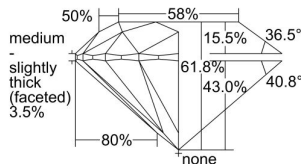

GIA®

FACSIMILE

GIA REPORT 5443517133

Verify this report at GIA.edu

GIA NATURAL DIAMOND DOSSIER®

September 01, 2022
GIA Report Number **5443517133**
Shape and Cutting Style ..... **Round Brilliant**
Measurements ..... **4.63 - 4.65 x 2.87 mm**

GRADING RESULTS

Carat Weight ..... **0.38 carat**
Color Grade ..... **I**
Clarity Grade **VS1**
Cut Grade ..... **Excellent**

ADDITIONAL GRADING INFORMATION

Polish ..... **Very Good**
Symmetry ..... **Excellent**
Fluorescence ..... **Strong Blue**
Clarity Characteristics ..... **Cloud, Feather**
Inscription(s): **GIA 5443517133**

PROPORTIONS

Profile to actual proportions