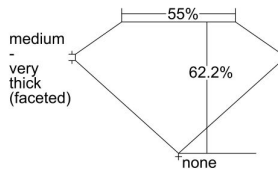

GIA®

FACSIMILE

GIA REPORT 5443533472

Verify this report at GIA.edu

GIA NATURAL DIAMOND DOSSIER®

August 30, 2022
GIA Report Number 5443533472
Shape and Cutting Style ..... Oval Brilliant
Measurements ..... 7.10 x 4.99 x 3.10 mm

GRADING RESULTS

Carat Weight ..... 0.70 carat
Color Grade I
Clarity Grade VS1

ADDITIONAL GRADING INFORMATION

Polish ..... Excellent
Symmetry ..... Good
Fluorescence ..... None
Clarity Characteristics..... Crystal, Feather, Cloud, Pinpoint
Inscription(s): GIA 5443533472

PROPORTIONS

Profile not to actual proportions

GRADING SCALES

GIA COLOR SCALE		GIA CLARITY SCALE			
COLORLESS	D	VERY VERY SLIGHTLY INCLUDED	FLAWLESS		
	E		INTERNALLY FLAWLESS		
	F	VERY SLIGHTLY INCLUDED	VVS₁		
	G		VVS₂		
	H		VS₁		
	NEAR COLORLESS	I	SLIGHTLY INCLUDED	VS₂	
		J		SI₁	
		FAINT	K	INCLUDED	SI₂
			L		I₁
			M		I₂
VERTICALLY LIGHT	N	INCLUDED	I₃		
	O				
	P				
	Q				
	R				
LIGHT	S				
	T				
	U				
	V				
	W				
X					
Y					
Z