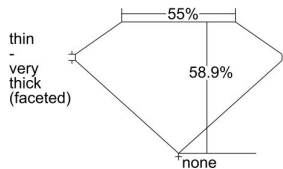

GIA®

FACSIMILE

GIA REPORT 5443559284

Verify this report at GIA.edu

GIA NATURAL DIAMOND DOSSIER®

September 05, 2022
GIA Report Number 5443559284
Shape and Cutting Style ..... Heart Brilliant
Measurements ..... 5.25 x 6.07 x 3.58 mm

GRADING RESULTS

Carat Weight ..... 0.70 carat
Color Grade ..... F
Clarity Grade VS2

ADDITIONAL GRADING INFORMATION

Polish ..... Very Good
Symmetry ..... Very Good
Fluorescence ..... None
Clarity Characteristics ..... Crystal
Inscription(s): GIA 5443559284

PROPORTIONS

Profile not to actual proportions

GRADING SCALES

GIA COLOR SCALE		GIA CLARITY SCALE		
COLORLESS	D	VERY VERY SLIGHTLY INCLUDED	FLAWLESS	
	E		INTERNALLY FLAWLESS	
	F		VVS₁	
	G		VVS₂	
	NEAR COLORLESS	H	VERY SLIGHTLY INCLUDED	VS₁
		I		VS₂
		J	SLIGHTLY INCLUDED	S₁
		K		S₂
		L		I₁
		M		I₂
FAINT	N	INCLUDED	I₃	
	O			
	P			
	Q			
	R			
	S			
	T			
	U			
LIGHT	V			
	W			
	X			
	Y			
Z