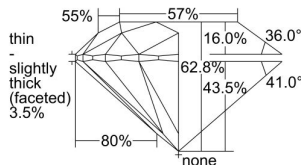

GIA®

FACSIMILE

GIA REPORT 5443722638

Verify this report at GIA.edu

GIA NATURAL DIAMOND DOSSIER®

September 19, 2022
GIA Report Number **5443722638**
Shape and Cutting Style ..... **Round Brilliant**
Measurements ..... **5.91 - 5.96 x 3.72 mm**

GRADING RESULTS

Carat Weight ..... **0.81 carat**
Color Grade ..... **E**
Clarity Grade **S12**
Cut Grade ..... **Excellent**

ADDITIONAL GRADING INFORMATION

Polish ..... **Excellent**
Symmetry ..... **Excellent**
Fluorescence ..... **None**
Clarity Characteristics ..... **Cloud**
Inscription(s): **GIA 5443722638**

PROPORTIONS

Profile to actual proportions