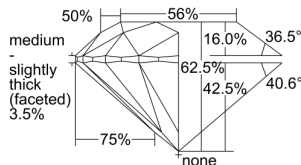

GIA®

FACSIMILE

GIA REPORT 5443722818

Verify this report at GIA.edu

GIA NATURAL DIAMOND DOSSIER®

September 21, 2022
GIA Report Number **5443722818**
Shape and Cutting Style ..... **Round Brilliant**
Measurements ..... **5.88 - 5.91 x 3.69 mm**

GRADING RESULTS

Carat Weight ..... **0.80 carat**
Color Grade ..... **L**
Clarity Grade **S11**
Cut Grade ..... **Excellent**

ADDITIONAL GRADING INFORMATION

Polish ..... **Excellent**
Symmetry ..... **Excellent**
Fluorescence ..... **None**
Clarity Characteristics ..... **Cloud, Feather**
Inscription(s): **GIA 5443722818**

PROPORTIONS

Profile to actual proportions