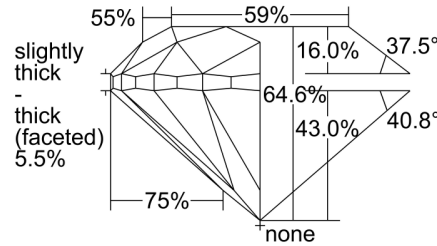

GIA NATURAL DIAMOND GRADING REPORT

September 21, 2022

GIA Report Number ..... 5443741984

Shape and Cutting Style ..... Round Brilliant

Measurements ..... 6.17 - 6.23 x 4.01 mm

GRADING RESULTS

Carat Weight ..... 1.00 carat

PROPORTIONS

Profile to actual proportions

CLARITY CHARACTERISTICS

KEY TO SYMBOLS\*

- Pinpoint
- ~ Feather

\* Red symbols denote internal characteristics (inclusions). Green or black symbols denote external characteristics (blemishes). Diagram is an approximate representation of the diamond, and symbols shown indicate type, position, and approximate size of clarity characteristics. All clarity characteristics may not be shown. Details of finish are not shown.