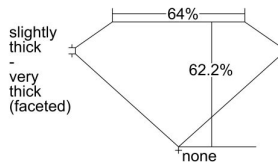

GIA®

FACSIMILE

GIA REPORT 5443746170

Verify this report at GIA.edu

GIA NATURAL DIAMOND DOSSIER®

September 21, 2022
GIA Report Number **5443746170**
Shape and Cutting Style ..... **Pear Brilliant**
Measurements ..... **7.56 x 5.08 x 3.16 mm**

GRADING RESULTS

Carat Weight ..... **0.72 carat**
Color Grade ..... **F**
Clarity Grade **S11**

ADDITIONAL GRADING INFORMATION

Polish ..... **Excellent**
Symmetry ..... **Very Good**
Fluorescence ..... **Faint**
Clarity Characteristics ..... **Crystal**
Inscription(s): **GIA 5443746170**

PROPORTIONS

Profile not to actual proportions

GRADING SCALES

GIA COLOR SCALE		GIA CLARITY SCALE			
COLORLESS	D	VERY VERY SLIGHTLY INCLUDED	FLAWLESS		
	E		INTERNALLY FLAWLESS		
	F		VVS₁		
	G		VVS₂		
	NEAR COLORLESS	H	VERY SLIGHTLY INCLUDED	VS₁	
		I		VS₂	
		FAINT	J	SLIGHTLY INCLUDED	S1₁
			K		S1₂
	L		I₁		
	M		INCLUDED	I₂	
N	I₃				
O					
VERT LIGHT	P				
	Q				
	R				
	S				
	T				
	LIGHT	U			
		V			
W					
X					
Y					
Z