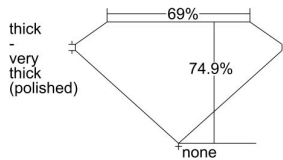

GIA®

FACSIMILE

GIA REPORT 5443749856

Verify this report at GIA.edu

GIA NATURAL DIAMOND DOSSIER®

September 29, 2022
GIA Report Number **5443749856**
Shape and Cutting Style ..... **Square Modified Brilliant**
Measurements ..... **4.93 x 4.90 x 3.67 mm**

GRADING RESULTS

Carat Weight ..... **0.80 carat**
Color Grade ..... **K**
Clarity Grade **VVS1**

ADDITIONAL GRADING INFORMATION

Polish ..... **Excellent**
Symmetry ..... **Very Good**
Fluorescence ..... **None**
Clarity Characteristics ..... **Feather**
Inscription(s): **GIA 5443749856**

PROPORTIONS

Profile not to actual proportions

GRADING SCALES

GIA COLOR SCALE		GIA CLARITY SCALE			
COLORLESS	D	VERY VERY SLIGHTLY INCLUDED	FLAWLESS		
	E		INTERNALLY FLAWLESS		
	F	VERY SLIGHTLY INCLUDED	VVS₁		
	G		VVS₂		
	H		VS₁		
	NEAR COLORLESS	I	SLIGHTLY INCLUDED	VS₂	
		J		SI₁	
		FAINT	K	INCLUDED	SI₂
			L		I₁
			M		I₂
VERT LIGHT	N	LIGHT	I₃		
	O				
	P				
	Q				
	R