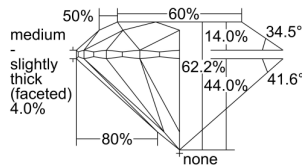

GIA®

FACSIMILE

GIA REPORT

5443755516

Verify this report at GIA.edu

GIA NATURAL DIAMOND DOSSIER®

September 28, 2022
GIA Report Number 5443755516
Shape and Cutting Style ..... Round Brilliant
Measurements ..... 4.28 - 4.32 x 2.67 mm

GRADING RESULTS

Carat Weight ..... 0.30 carat
Color Grade ..... F
Clarity Grade VS2
Cut Grade ..... Excellent

ADDITIONAL GRADING INFORMATION

Polish ..... Excellent
Symmetry ..... Excellent
Fluorescence ..... None
Clarity Characteristics ..... Cloud
Inscription(s): GIA 5443755516

PROPORTIONS

Profile to actual proportions

GRADING SCALES

GIA COLOR SCALE	GIA CLARITY SCALE	GIA CUT SCALE	
D	FLAWLESS	EXCELLENT	
E	INTERNALLY FLAWLESS		
F		VVS₁	VERY GOOD
G	VVS₂		
H	VS₁	GOOD	
I	VS₂		
J	SI₁	FAIR	
K	SI₂		
L	I₁	POOR	
M	I₂		
N	I₃		
O			
P			
Q			
R			
S			
T			
U			
V			
W			
X			
Y			
Z