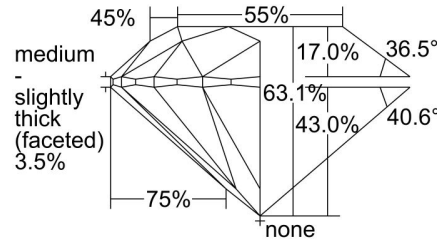

GIA NATURAL DIAMOND GRADING REPORT

September 28, 2022

GIA Report Number 5443825591

Shape and Cutting Style Round Brilliant

Measurements 7.69 - 7.75 x 4.88 mm

GRADING RESULTS

Carat Weight 1.80 carat

Color Grade J

Clarity Grade SI1

Cut Grade Excellent

ADDITIONAL GRADING INFORMATION

Polish Excellent

Symmetry Excellent

Fluorescence None

Inscription(s): GIA 5443825591

PROPORTIONS

Profile to actual proportions

CLARITY CHARACTERISTICS

KEY TO SYMBOLS*

- Feather
- Needle
- Indented Natural

* Red symbols denote internal characteristics (inclusions). Green or black symbols denote external characteristics (blemishes). Diagram is an approximate representation of the diamond, and symbols shown indicate type, position, and approximate size of clarity characteristics. All clarity characteristics may not be shown. Details of finish are not shown.