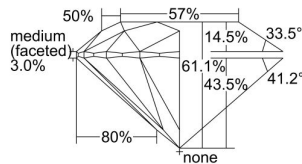

GIA®

FACSIMILE

GIA REPORT

5443899658

Verify this report at GIA.edu

GIA NATURAL DIAMOND DOSSIER®

October 08, 2022
GIA Report Number **5443899658**
Shape and Cutting Style ..... **Round Brilliant**
Measurements ..... **3.80 - 3.83 x 2.33 mm**

GRADING RESULTS

Carat Weight ..... **0.20 carat**
Color Grade ..... **I**
Clarity Grade **VVS1**
Cut Grade ..... **Excellent**

ADDITIONAL GRADING INFORMATION

Polish ..... **Excellent**
Symmetry ..... **Excellent**
Fluorescence ..... **Faint**
Clarity Characteristics..... **Indented Natural, Natural**
Inscription(s): **GIA 5443899658**

PROPORTIONS

Profile to actual proportions

GRADING SCALES

GIA COLOR SCALE	GIA CLARITY SCALE	GIA CUT SCALE	
D	FLAWLESS	EXCELLENT	
E	INTERNALLY FLAWLESS		
F		VVS₁	VERY GOOD
G	VVS₂		
H	VS₁	GOOD	
I	VS₂		
J	SI₁	FAIR	
K	SI₂		
L	I₁	POOR	
M			
N			
O	I₂		
P			
Q	I₃		
R			
S			
T			
U			
V			
W			
X			
Y			
Z