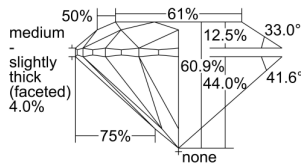

GIA®

FACSIMILE

GIA REPORT 5443951359

Verify this report at GIA.edu

GIA NATURAL DIAMOND DOSSIER®

October 11, 2022
GIA Report Number 5443951359
Shape and Cutting Style ..... Round Brilliant
Measurements ..... 4.93 - 4.96 x 3.01 mm

GRADING RESULTS

Carat Weight ..... 0.45 carat
Color Grade ..... D
Clarity Grade VVS2
Cut Grade ..... Excellent

ADDITIONAL GRADING INFORMATION

Polish ..... Excellent
Symmetry ..... Excellent
Fluorescence ..... Faint
Clarity Characteristics ..... Pinpoint
Inscription(s): GIA 5443951359

PROPORTIONS

Profile to actual proportions

GRADING SCALES

GIA COLOR SCALE	GIA CLARITY SCALE	GIA CUT SCALE	
D	FLAWLESS	EXCELLENT	
E	INTERNALLY FLAWLESS		
F		VVS₁	VERY GOOD
G	VVS₂		
H	VS₁	GOOD	
I	VS₂		
J	SI₁	FAIR	
K	SI₂		
L	I₁	POOR	
M	I₂		
N	I₃		
O			
P			
Q			
R			
S			
T			
U			
V			
W			
X			
Y			
Z