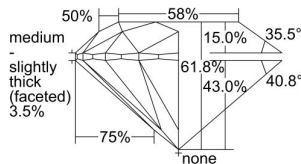

GIA®

FACSIMILE

GIA REPORT 5443957179

Verify this report at GIA.edu

GIA NATURAL DIAMOND DOSSIER®

October 12, 2022
GIA Report Number 5443957179
Shape and Cutting Style ..... Round Brilliant
Measurements ..... 4.73 - 4.77 x 2.94 mm

GRADING RESULTS

Carat Weight ..... 0.41 carat
Color Grade ..... K
Clarity Grade VS1
Cut Grade ..... Excellent

ADDITIONAL GRADING INFORMATION

Polish ..... Excellent
Symmetry ..... Excellent
Fluorescence ..... None
Clarity Characteristics ..... Cloud
Inscription(s): GIA 5443957179

PROPORTIONS

Profile to actual proportions

GRADING SCALES

GIA COLOR SCALE	GIA CLARITY SCALE	GIA CUT SCALE
D	FLAWLESS	EXCELLENT
E	FLAWLESS	
F	INTERNALLY FLAWLESS	VERY GOOD
G	FLAWLESS	
H	VVS₁	GOOD
I	VVS₂	
J	VS₁	FAIR
K	VS₂	
L	SI₁	POOR
M	SI₂	
N	I₁	
O	I₂	
P	I₃	
Q		
R		
S		
T		
U		
V		
W		
X		
Y		
Z