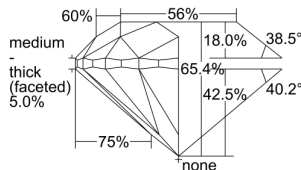

GIA®

FACSIMILE

GIA REPORT 5446086601

Verify this report at GIA.edu

GIA NATURAL DIAMOND DOSSIER®

July 19, 2022
GIA Report Number 5446086601
Shape and Cutting Style ..... Round Brilliant
Measurements ..... 5.90 - 6.00 x 3.89 mm

GRADING RESULTS

Carat Weight ..... 0.90 carat
Color Grade ..... K
Clarity Grade VS2
Cut Grade ..... Very Good

ADDITIONAL GRADING INFORMATION

Polish ..... Excellent
Symmetry ..... Good
Fluorescence ..... None
Clarity Characteristics ..... Crystal, Cloud
Inscription(s): GIA 5446086601

PROPORTIONS

Profile to actual proportions

GRADING SCALES

GIA
COLOR
SCALE

COLORESS	D
	E
	F
	G
	H
	I
	J
NEAR COLORLESS	K
	L
Faint	M
	N
	O
	P
Very Light	R
	S
	T
	U
	V
Light	W
	X
	Y
	Z

GIA
CLARITY
SCALE

VERY VERY SLIGHTLY INCLUDED	FLAWLESS
	INTERNALLY FLAWLESS
VERY SLIGHTLY INCLUDED	VVS₁
	VVS₂
SLIGHTLY INCLUDED	VS₁
	VS₂
INCLUDED	SI₁
	SI₂
	I₁
	I₂
	I₃

GIA
CUT
SCALE

EXCELLENT
VERY GOOD
GOOD
FAIR
POOR