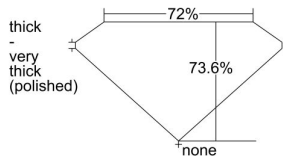

GIA®

FACSIMILE

GIA REPORT 5446323724

Verify this report at GIA.edu

GIA NATURAL DIAMOND DOSSIER®

August 09, 2022
GIA Report Number 5446323724
Shape and Cutting Style ..... Square Modified Brilliant
Measurements ..... 4.84 x 4.70 x 3.46 mm

GRADING RESULTS

Carat Weight ..... 0.70 carat
Color Grade ..... G
Clarity Grade VS2

ADDITIONAL GRADING INFORMATION

Polish ..... Excellent
Symmetry ..... Very Good
Fluorescence ..... None
Clarity Characteristics ..... Crystal, Feather
Inscription(s): GIA 5446323724

PROPORTIONS

Profile not to actual proportions

GRADING SCALES

GIA COLOR SCALE		GIA CLARITY SCALE			
COLORLESS	D	VERY VERY SLIGHTLY INCLUDED	FLAWLESS		
	E		INTERNALLY FLAWLESS		
	F	VERY SLIGHTLY INCLUDED	VVS₁		
	G		VVS₂		
	H		VS₁		
	NEAR COLORLESS	I	SLIGHTLY INCLUDED	VS₂	
		J		SI₁	
		FAINT	K	INCLUDED	SI₂
			L		I₁
			M		I₂
VERT LIGHT	N	LIGHT	I₃		
	O				
	P				
	Q				
	R