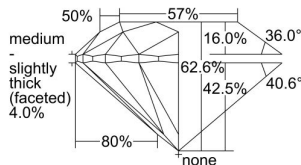

GIA®

FACSIMILE

GIA REPORT 5446379450

Verify this report at GIA.edu

GIA NATURAL DIAMOND DOSSIER®

August 23, 2022
GIA Report Number 5446379450
Shape and Cutting Style ..... Round Brilliant
Measurements ..... 4.64 - 4.69 x 2.92 mm

GRADING RESULTS

Carat Weight ..... 0.40 carat
Color Grade I
Clarity Grade VVS1
Cut Grade ..... Excellent

ADDITIONAL GRADING INFORMATION

Polish ..... Excellent
Symmetry ..... Excellent
Fluorescence ..... None
Clarity Characteristics ..... Pinpoint, Cavity, Natural
Inscription(s): GIA 5446379450

PROPORTIONS

Profile to actual proportions

GRADING SCALES

GIA COLOR SCALE

COLOURLESS	D
	E
	F
	G
	H
	I
	J
NEAR COLOURLESS	K
	L
Faint	M
	N
	O
	P
	Q
	R
	S
	T
	U
	V
	W
	X
	Y
Light	Z

GIA CLARITY SCALE

VERY VERY SLIGHTLY INCLUDED	FLAWLESS
	INTERNALLY FLAWLESS
VERY SLIGHTLY INCLUDED	VVS₁
	VVS₂
SLIGHTLY INCLUDED	VS₁
	VS₂
INCLUDED	SI₁
	SI₂
	I₁
	I₂
	I₃

GIA CUT SCALE

EXCELLENT
VERY GOOD
GOOD
FAIR
POOR