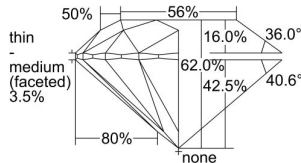

GIA®

FACSIMILE

GIA REPORT

5446387445

Verify this report at GIA.edu

GIA NATURAL DIAMOND DOSSIER®

August 17, 2022
GIA Report Number **5446387445**
Shape and Cutting Style ..... **Round Brilliant**
Measurements ..... **3.99 - 4.01 x 2.48 mm**

GRADING RESULTS

Carat Weight ..... **0.24 carat**
Color Grade ..... **H**
Clarity Grade **VS2**
Cut Grade ..... **Excellent**

ADDITIONAL GRADING INFORMATION

Polish ..... **Excellent**
Symmetry ..... **Excellent**
Fluorescence ..... **Strong Blue**
Clarity Characteristics ..... **Crystal**
Inscription(s): **GIA 5446387445**

PROPORTIONS

Profile to actual proportions

GRADING SCALES

GIA COLOR SCALE

COLORLESS	D
	E
	F
	G
	H
	I
	J
NEAR COLORLESS	K
	L
Faint	M
	N
	O
	P
	Q
	R
	S
	T
	U
	V
	W
	X
	Y
Light	Z

GIA CLARITY SCALE

FLAWLESS	VERY VERY SLIGHTLY INCLUDED	VVS₁	VERY SLIGHTLY INCLUDED	SI₁	
					SI₂
INTERNALLY FLAWLESS	VERY SLIGHTLY INCLUDED	VVS₂	VERY SLIGHTLY INCLUDED	I₁	
					VS₁
FLAWLESS	VERY SLIGHTLY INCLUDED	VS₂	VERY SLIGHTLY INCLUDED	I₂	
					I₃

GIA CUT SCALE

EXCELLENT
VERY GOOD
GOOD
FAIR
POOR