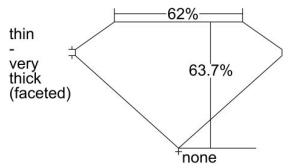

GIA®

FACSIMILE

GIA REPORT 5446423206

Verify this report at GIA.edu

GIA NATURAL DIAMOND DOSSIER®

August 19, 2022
GIA Report Number 5446423206
Shape and Cutting Style ..... Marquise Brilliant
Measurements ..... 8.64 x 4.55 x 2.90 mm

GRADING RESULTS

Carat Weight ..... 0.70 carat
Color Grade ..... D
Clarity Grade SI1

ADDITIONAL GRADING INFORMATION

Polish ..... Excellent
Symmetry ..... Very Good
Fluorescence ..... None
Clarity Characteristics ..... Cloud, Crystal
Inscription(s): GIA 5446423206

PROPORTIONS

Profile not to actual proportions

GRADING SCALES

GIA COLOR SCALE		GIA CLARITY SCALE			
COLORLESS	D	VERY VERY SLIGHTLY INCLUDED	FLAWLESS		
	E		INTERNALLY FLAWLESS		
	F	VERY SLIGHTLY INCLUDED	VVS₁		
	G		VVS₂		
	H		VS₁		
	NEAR COLORLESS	I	SLIGHTLY INCLUDED	VS₂	
		J		SI₁	
		FAINT	K	INCLUDED	SI₂
			L		I₁
			M		I₂
VERT LIGHT	N	LIGHT	I₃		
	O				
	P				
	Q				
	R				
LIGHT	S				
	T				
	U				
	V				
	W				
	X				
	Y				
	Z