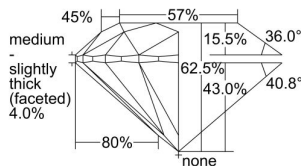

GIA®

FACSIMILE

GIA REPORT 5446599075

Verify this report at GIA.edu

GIA NATURAL DIAMOND DOSSIER®

September 09, 2022
GIA Report Number **5446599075**
Shape and Cutting Style ..... **Round Brilliant**
Measurements ..... **4.67 - 4.71 x 2.94 mm**

GRADING RESULTS

Carat Weight ..... **0.40 carat**
Color Grade ..... **H**
Clarity Grade **VS1**
Cut Grade ..... **Very Good**

ADDITIONAL GRADING INFORMATION

Polish ..... **Excellent**
Symmetry ..... **Excellent**
Fluorescence ..... **Strong Blue**
Clarity Characteristics ..... **Cavity**
Inscription(s): **GIA 5446599075**

PROPORTIONS

Profile to actual proportions

GRADING SCALES

GIA COLOR SCALE

COLORLESS	D
	E
	F
	G
	H
	I
	J
NEAR COLORLESS	K
	L
Faint	M
	N
	O
	P
Very Light	Q
	R
	S
	T
	U
	V
Light	W
	X
	Y
	Z

GIA CLARITY SCALE

FLAWLESS	VERY VERY SLIGHTLY INCLUDED	VVS₁	VVS₂	VS₁	VS₂	SLIGHTLY INCLUDED	SI₁	SI₂	I₁	I₂	I₃	
												VERY SLIGHTLY INCLUDED

GIA CUT SCALE

EXCELLENT
VERY GOOD
GOOD
FAIR
POOR