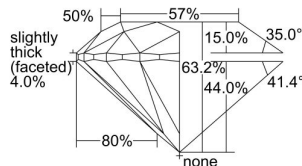

GIA®

FACSIMILE

GIA REPORT

5446708431

Verify this report at GIA.edu

GIA NATURAL DIAMOND DOSSIER®

September 20, 2022
GIA Report Number 5446708431
Shape and Cutting Style ..... Round Brilliant
Measurements ..... 4.66 - 4.69 x 2.95 mm

GRADING RESULTS

Carat Weight ..... 0.40 carat
Color Grade ..... K, Faint Brown
Clarity Grade VS2
Cut Grade ..... Excellent

ADDITIONAL GRADING INFORMATION

Polish ..... Excellent
Symmetry ..... Excellent
Fluorescence ..... Medium Blue
Clarity Characteristics ..... Crystal
Inscription(s): GIA 5446708431

PROPORTIONS

Profile to actual proportions