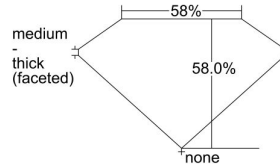

GIA®

FACSIMILE

GIA REPORT 5446822739

Verify this report at GIA.edu

GIA NATURAL DIAMOND DOSSIER®

October 04, 2022
GIA Report Number **5446822739**
Shape and Cutting Style ..... **Pear Brilliant**
Measurements ..... **8.49 x 5.22 x 3.03 mm**

GRADING RESULTS

Carat Weight ..... **0.80 carat**
Color Grade ..... **I**
Clarity Grade **VS1**

ADDITIONAL GRADING INFORMATION

Polish ..... **Excellent**
Symmetry ..... **Excellent**
Fluorescence ..... **Medium Blue**
Clarity Characteristics ..... **Crystal, Pinpoint**
Inscription(s): **GIA 5446822739**

PROPORTIONS

Profile not to actual proportions

GRADING SCALES

GIA COLOR SCALE		GIA CLARITY SCALE			
COLORLESS	D	VERY VERY SLIGHTLY INCLUDED	FLAWLESS		
	E		INTERNALLY FLAWLESS		
	F		VVS₁		
	NEAR COLORLESS	G	VVS₂		
		H	VERY SLIGHTLY INCLUDED	VS₁	
		I		VS₂	
		FAINT	J	SLIGHTLY INCLUDED	SI₁
	K		SI₂		
	L		INCLUDED		I₁
	M			I₂	
N	I₃				
VERT LIGHT	O				
	P				
	Q				
	R				
	S				
	T				
LIGHT	U				
	V				
	W				
	X				
	Y				
	Z