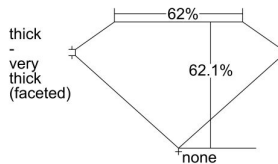

GIA®

FACSIMILE

GIA REPORT 5446855711

Verify this report at GIA.edu

GIA NATURAL DIAMOND DOSSIER®

September 30, 2022
GIA Report Number 5446855711
Shape and Cutting Style ..... Oval Brilliant
Measurements ..... 7.06 x 5.20 x 3.23 mm

GRADING RESULTS

Carat Weight ..... 0.80 carat
Color Grade ..... J
Clarity Grade VS1

ADDITIONAL GRADING INFORMATION

Polish ..... Excellent
Symmetry ..... Excellent
Fluorescence ..... Faint
Clarity Characteristics ..... Crystal, Cloud, Needle
Inspection(s): GIA 5446855711

PROPORTIONS

Profile not to actual proportions

GRADING SCALES

GIA COLOR SCALE		GIA CLARITY SCALE			
COLORLESS	D	VERY VERY SLIGHTLY INCLUDED	FLAWLESS		
	E		INTERNALLY FLAWLESS		
	F	VERY SLIGHTLY INCLUDED	VS₁		
	G		VS₂		
	H		VS₁		
	NEAR COLORLESS	I	SLIGHTLY INCLUDED	VS₂	
		J		SI₁	
		FAINT	K	INCLUDED	SI₂
			L		I₁
			M		I₂
VERT LIGHT	N	LIGHT	I₃		
	O				
	P				
	Q				
	R