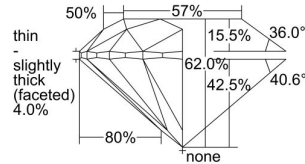

GIA®

FACSIMILE

GIA REPORT 5453014730

Verify this report at GIA.edu

GIA NATURAL DIAMOND DOSSIER®

October 17, 2022
GIA Report Number 5453014730
Shape and Cutting Style ..... Round Brilliant
Measurements ..... 4.87 - 4.89 x 3.02 mm

GRADING RESULTS

Carat Weight ..... 0.45 carat
Color Grade ..... F
Clarity Grade VS1
Cut Grade ..... Excellent

ADDITIONAL GRADING INFORMATION

Polish ..... Excellent
Symmetry ..... Excellent
Fluorescence ..... None
Clarity Characteristics.... Cloud, Crystal, Needle, Indented Natural
Inscription(s): GIA 5453014730

PROPORTIONS

Profile to actual proportions

GRADING SCALES

GIA COLOR SCALE	GIA CLARITY SCALE	GIA CUT SCALE	
D	FLAWLESS	EXCELLENT	
E	INTERNALLY FLAWLESS		
F		VVS₁	VERY GOOD
G	VVS₂		
H	VS₁	GOOD	
I	VS₂		
J	SI₁	FAIR	
K	SI₂		
L	I₁	POOR	
M			
N			
O	I₂		
P			
Q	I₃		
R			
S			
T			
U			
V			
W			
X			
Y			
Z