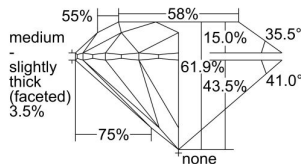

GIA®

FACSIMILE

GIA REPORT 5453042772

Verify this report at GIA.edu

GIA NATURAL DIAMOND DOSSIER®

October 19, 2022
GIA Report Number 5453042772
Shape and Cutting Style ..... Round Brilliant
Measurements ..... 5.94 - 5.97 x 3.69 mm

GRADING RESULTS

Carat Weight ..... 0.81 carat
Color Grade ..... J
Clarity Grade S11
Cut Grade ..... Excellent

ADDITIONAL GRADING INFORMATION

Polish ..... Excellent
Symmetry ..... Excellent
Fluorescence ..... None
Clarity Characteristics ..... Crystal
Inscription(s): GIA 5453042772

PROPORTIONS

Profile to actual proportions

GRADING SCALES

GIA COLOR SCALE	GIA CLARITY SCALE	GIA CUT SCALE	
D	FLAWLESS	EXCELLENT	
E	INTERNALLY FLAWLESS		
F		VVS₁	VERY GOOD
G	VVS₂		
H	VS₁	GOOD	
I	VS₂		
J	S1₁	FAIR	
K	S1₂		
L	I₁	POOR	
M	I₂		
N	I₃		
O			
P			
Q			
R			
S			
T			
U			
V			
W			
X			
Y			
Z