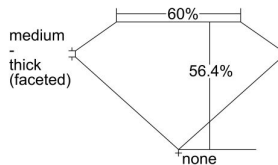

GIA®

FACSIMILE

GIA REPORT 5453050113

Verify this report at GIA.edu

GIA NATURAL DIAMOND DOSSIER®

October 20, 2022
GIA Report Number 5453050113
Shape and Cutting Style ..... Heart Brilliant
Measurements ..... 5.63 x 6.28 x 3.54 mm

GRADING RESULTS

Carat Weight ..... 0.70 carat
Color Grade ..... D
Clarity Grade SI1

ADDITIONAL GRADING INFORMATION

Polish ..... Excellent
Symmetry ..... Very Good
Fluorescence ..... None
Clarity Characteristics ..... Feather, Crystal
Inscription(s): GIA 5453050113

PROPORTIONS

Profile not to actual proportions

GRADING SCALES

GIA COLOR SCALE		GIA CLARITY SCALE			
COLORLESS	D	VERY VERY SLIGHTLY INCLUDED	FLAWLESS		
	E		INTERNALLY FLAWLESS		
	F	VERY SLIGHTLY INCLUDED	VVS₁		
	G		VVS₂		
	H		VS₁		
	NEAR COLORLESS	I	SLIGHTLY INCLUDED	VS₂	
		J		SI₁	
		FAINT	K	INCLUDED	SI₂
			L		I₁
			M		I₂
VERT LIGHT	N	INCLUDED	I₃		
	O				
	P				
	Q				
	R				
LIGHT	S				
	T				
	U				
	V				
	W				
	Z