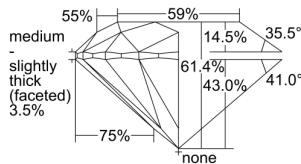

GIA®

FACSIMILE

GIA REPORT 5453068093

Verify this report at GIA.edu

GIA NATURAL DIAMOND DOSSIER®

November 03, 2022
GIA Report Number 5453068093
Shape and Cutting Style ..... Round Brilliant
Measurements ..... 5.67 - 5.70 x 3.49 mm

GRADING RESULTS

Carat Weight ..... 0.70 carat
Color Grade ..... J
Clarity Grade VS1
Cut Grade ..... Excellent

ADDITIONAL GRADING INFORMATION

Polish ..... Excellent
Symmetry ..... Excellent
Fluorescence ..... Faint
Clarity Characteristics..... Crystal, Cloud, Indented Natural
Inspection(s): GIA 5453068093

PROPORTIONS

Profile to actual proportions

GRADING SCALES

GIA COLOR SCALE	GIA CLARITY SCALE	GIA CUT SCALE	
D	FLAWLESS	EXCELLENT	
E	INTERNALLY FLAWLESS		
F		VVS₁	VERY GOOD
G	VVS₂		
H	VS₁	GOOD	
I	VS₂		
J	SI₁	FAIR	
K	SI₂		
L	I₁	POOR	
M	I₂		
N	I₃		
O			
P			
Q			
R			
S			
T			
U			
V			
W			
X			
Y			
Z