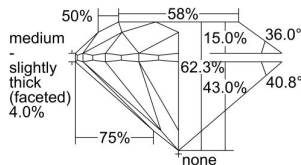

GIA®

FACSIMILE

GIA REPORT 5453285481

Verify this report at GIA.edu

GIA NATURAL DIAMOND DOSSIER®

November 30, 2022
GIA Report Number 5453285481
Shape and Cutting Style ..... Round Brilliant
Measurements ..... 4.67 - 4.70 x 2.92 mm

GRADING RESULTS

Carat Weight ..... 0.40 carat
Color Grade ..... E
Clarity Grade VS2
Cut Grade ..... Excellent

ADDITIONAL GRADING INFORMATION

Polish ..... Excellent
Symmetry ..... Excellent
Fluorescence ..... None
Clarity Characteristics ..... Crystal
Inscription(s): GIA 5453285481

PROPORTIONS

Profile to actual proportions

GRADING SCALES

GIA COLOR SCALE	GIA CLARITY SCALE	GIA CUT SCALE	
D	FLAWLESS	EXCELLENT	
E	INTERNALLY FLAWLESS		
F		VVS₁	VERY GOOD
G	VVS₂		
H	VS₁	GOOD	
I	VS₂		
J	SI₁	FAIR	
K	SI₂		
L	I₁	POOR	
M	I₂		
N	I₃		
O			
P			
Q			
R			
S			
T			
U			
V			
W			
X			
Y			
Z