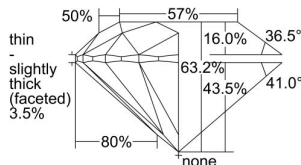

GIA®

FACSIMILE

GIA REPORT 5453381780

Verify this report at GIA.edu

GIA NATURAL DIAMOND DOSSIER®

December 15, 2022
GIA Report Number 5453381780
Shape and Cutting Style ..... Round Brilliant
Measurements ..... 4.85 - 4.89 x 3.07 mm

GRADING RESULTS

Carat Weight ..... 0.45 carat
Color Grade ..... H
Clarity Grade VS1
Cut Grade ..... Excellent

ADDITIONAL GRADING INFORMATION

Polish ..... Excellent
Symmetry ..... Excellent
Fluorescence ..... Faint
Clarity Characteristics..... Crystal, Pinpoint, Indented Natural
Inscription(s): GIA 5453381780

PROPORTIONS

Profile to actual proportions

GRADING SCALES

GIA COLOR SCALE	GIA CLARITY SCALE	GIA CUT SCALE
COLOURLESS	FLAWLESS	EXCELLENT
D	INTERNALLY FLAWLESS	
E	VVS₁	VERY GOOD
F		
G	VVS₂	
H	VS₁	GOOD
I		
J	VS₂	
K	SI₁	FAIR
L		
M	SI₂	
N	I₁	POOR
O		
P	I₂	
Q	I₃	
R		
S		
T		
U		
V		
W		
X		
Y		
Z