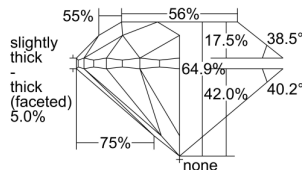

GIA®

FACSIMILE

GIA REPORT 5453423114

Verify this report at GIA.edu

GIA NATURAL DIAMOND DOSSIER®

December 21, 2022
GIA Report Number 5453423114
Shape and Cutting Style ..... Round Brilliant
Measurements ..... 5.78 - 5.82 x 3.76 mm

GRADING RESULTS

Carat Weight ..... 0.81 carat
Color Grade ..... G
Clarity Grade SI2
Cut Grade ..... Very Good

ADDITIONAL GRADING INFORMATION

Polish ..... Excellent
Symmetry ..... Excellent
Fluorescence ..... None
Clarity Characteristics ..... Cloud, Crystal
Inscription(s): GIA 5453423114

PROPORTIONS

Profile to actual proportions

GRADING SCALES

GIA COLOR SCALE	GIA CLARITY SCALE	GIA CUT SCALE	
D	FLAWLESS	EXCELLENT	
E	INTERNALLY FLAWLESS		
F		VVS₁	VERY GOOD
G	VVS₂		
H	VS₁	GOOD	
I	VS₂		
J	SI₁	FAIR	
K	SI₂		
L	I₁	POOR	
M			
N			
O	I₂		
P			
Q			
R	I₃		
S			
T			
U			
V			
W			
X			
Y			
Z