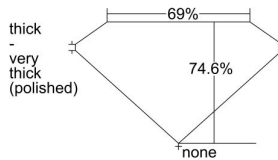

GIA®

FACSIMILE

GIA REPORT 5453436370

Verify this report at GIA.edu

GIA NATURAL DIAMOND DOSSIER®

December 22, 2022
GIA Report Number 5453436370
Shape and Cutting Style ..... Square Modified Brilliant
Measurements ..... 4.95 x 4.76 x 3.55 mm

GRADING RESULTS

Carat Weight ..... 0.73 carat
Color Grade ..... L, Faint Brown
Clarity Grade SI1

ADDITIONAL GRADING INFORMATION

Polish ..... Excellent
Symmetry ..... Very Good
Fluorescence ..... Faint
Clarity Characteristics ..... Crystal, Feather, Cloud
Inscription(s): GIA 5453436370

PROPORTIONS

Profile not to actual proportions

GRADING SCALES

GIA COLOR SCALE		GIA CLARITY SCALE			
COLORLESS	D	VERY VERY SLIGHTLY INCLUDED	FLAWLESS		
	E		INTERNALLY FLAWLESS		
	F	VERY SLIGHTLY INCLUDED	VS₁		
	G		VS₂		
	H		VS₁		
	NEAR COLORLESS	I	SLIGHTLY INCLUDED	SI₁	
		J		SI₂	
		FAINT	K	INCLUDED	I₁
			L		I₂
			M		I₃
VERT LIGHT	N				
	O				
	P				
	Q				
	R				
LIGHT	S				
	T				
	U				
	V				
	W				
	X				
	Y				
	Z