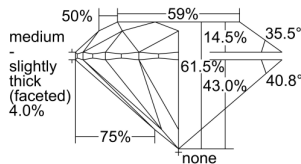

GIA®

FACSIMILE

GIA REPORT 5453538898

Verify this report at GIA.edu

GIA NATURAL DIAMOND DOSSIER®

January 05, 2023
GIA Report Number 5453538898
Shape and Cutting Style ..... Round Brilliant
Measurements ..... 6.16 - 6.19 x 3.80 mm

GRADING RESULTS

Carat Weight ..... 0.90 carat
Color Grade ..... K, Faint Brown
Clarity Grade VS1
Cut Grade ..... Excellent

ADDITIONAL GRADING INFORMATION

Polish ..... Excellent
Symmetry ..... Excellent
Fluorescence ..... Strong Blue
Clarity Characteristics ..... Internal Graining
Inscription(s): GIA 5453538898

PROPORTIONS

Profile to actual proportions

GRADING SCALES

GIA COLOR SCALE	GIA CLARITY SCALE	GIA CUT SCALE	
D	FLAWLESS	EXCELLENT	
E	INTERNALLY FLAWLESS		
F		VVS₁	VERY GOOD
G	VVS₂		
H	VS₁	GOOD	
I	VS₂		
J	SI₁	FAIR	
K	SI₂		
L	I₁	POOR	
M	I₂		
N	I₃		
O			
P			
Q			
R			
S			
T			
U			
V			
W			
X			
Y			
Z