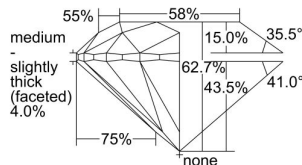

GIA®

FACSIMILE

GIA REPORT

5453622064

Verify this report at GIA.edu

GIA NATURAL DIAMOND DOSSIER®

January 16, 2023
GIA Report Number 5453622064
Shape and Cutting Style ..... Round Brilliant
Measurements ..... 5.87 - 5.91 x 3.69 mm

GRADING RESULTS

Carat Weight ..... 0.80 carat
Color Grade ..... K
Clarity Grade VS1
Cut Grade ..... Excellent

ADDITIONAL GRADING INFORMATION

Polish ..... Excellent
Symmetry ..... Excellent
Fluorescence ..... Faint
Clarity Characteristics..... Crystal, Cloud, Needle, Pinpoint
Inscription(s): GIA 5453622064

PROPORTIONS

Profile to actual proportions

GRADING SCALES

GIA COLOR SCALE

COLORLESS	D
	E
	F
	G
	H
	I
	J
NEAR COLORLESS	K
	L
FAIN	M
	N
	O
	P
VERY LIGHT	Q
	R
	S
	T
	U
	V
	W
	X
	Y
LIGHT	Z

GIA CLARITY SCALE

FLAWLESS	INTERNAL FLAWLESS	
		EXCELLENT
VERY VERY SLIGHTLY INCLUDED	VVS₁	VERY GOOD
VERY SLIGHTLY INCLUDED	VVS₂	
SLIGHTLY INCLUDED	VS₁	GOOD
	VS₂	
INCLUDED	SI₁	FAIR
	SI₂	
INCLUDED	I₁	POOR
	I₂	
	I₃