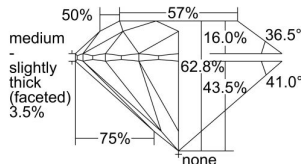

GIA®

FACSIMILE

GIA REPORT 5453774532

Verify this report at GIA.edu

GIA NATURAL DIAMOND DOSSIER®

February 07, 2023

GIA Report Number 5453774532

Shape and Cutting Style ..... Round Brilliant

Measurements ..... 4.86 - 4.88 x 3.06 mm

GRADING RESULTS

Carat Weight ..... 0.45 carat

Color Grade ..... G

Clarity Grade VS1

Cut Grade ..... Excellent

ADDITIONAL GRADING INFORMATION

Polish ..... Excellent

Symmetry ..... Excellent

Fluorescence ..... None

Clarity Characteristics..... Cloud, Feather

Inscription(s): GIA 5453774532

PROPORTIONS

Profile to actual proportions