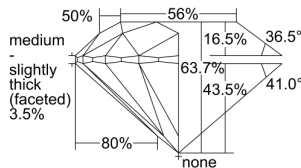

GIA®

FACSIMILE

GIA REPORT 5453930367

Verify this report at GIA.edu

GIA NATURAL DIAMOND DOSSIER®

November 08, 2023
GIA Report Number 5453930367
Shape and Cutting Style ..... Round Brilliant
Measurements ..... 6.07 - 6.13 x 3.89 mm

GRADING RESULTS

Carat Weight ..... 0.90 carat
Color Grade ..... D
Clarity Grade S11
Cut Grade ..... Excellent

ADDITIONAL GRADING INFORMATION

Polish ..... Excellent
Symmetry ..... Excellent
Fluorescence ..... Faint
Clarity Characteristics ..... Crystal, Cloud, Feather
Inscription(s): GIA 5453930367

PROPORTIONS

Profile to actual proportions

GRADING SCALES

GIA COLOR SCALE	GIA CLARITY SCALE	GIA CUT SCALE
D	FLAWLESS	EXCELLENT
E	FLAWLESS	
F	FLAWLESS	VERY GOOD
G	FLAWLESS	
H	VVS₁	GOOD
I	VVS₂	
J	VS₁	FAIR
K	VS₂	
L	S1₁	POOR
M	S1₂	
N	I₁	
O	I₂	
P	I₃	
Q		
R		
S		
T		
U		
V		
W		
X		
Y		
Z