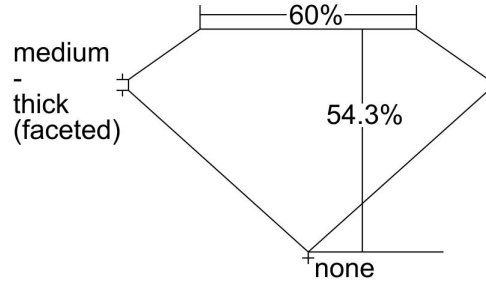

GIA®

GIA NATURAL DIAMOND DOSSIER®

March 09, 2023

GIA Report Number..... 5453987610

Shape and Cutting Style..... Heart Brilliant

Measurements.....4.23 x 4.73 x 2.57 mm

GRADING RESULTS

Carat Weight.....0.30 carat

Color Grade..... I

Clarity Grade..... VS1

ADDITIONAL GRADING INFORMATION

Polish..... Excellent

Symmetry..... Very Good

Fluorescence..... None

Clarity Characteristics..... Cloud

Inscription(s): GIA 5453987610

PROPORTIONS

Profile not to actual proportions

COMMENTS

GIA COLOR SCALE

D	E	F	G	H	I	J	K	L	M	N	O	P	Q	R	S	T	U	V	W	X	Y	Z
COLORLESS			NEAR COLORLESS		FAINT			VERY LIGHT				LIGHT										

GIA CLARITY SCALE

FLAWLESS	INTERNALLY FLAWLESS	VVS ₁	VVS ₂	VS ₁	VS ₂	SI ₁	SI ₂	I ₁	I ₂	I ₃
		VERY VERY SLIGHTLY INCLUDED		VERY SLIGHTLY INCLUDED		SLIGHTLY INCLUDED		INCLUDED		