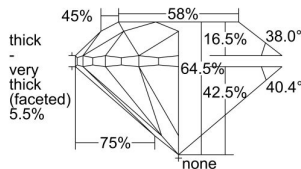

GIA®

FACSIMILE

GIA REPORT 5456188244

Verify this report at GIA.edu

GIA NATURAL DIAMOND DOSSIER®

November 09, 2022
GIA Report Number 5456188244
Shape and Cutting Style ..... Round Brilliant
Measurements ..... 5.94 - 6.00 x 3.85 mm

GRADING RESULTS

Carat Weight ..... 0.90 carat
Color Grade ..... J
Clarity Grade VS1
Cut Grade ..... Good

ADDITIONAL GRADING INFORMATION

Polish ..... Excellent
Symmetry ..... Very Good
Fluorescence ..... Faint
Clarity Characteristics ..... Crystal, Cloud, Pinpoint
Inscription(s): GIA 5456188244

PROPORTIONS

Profile to actual proportions