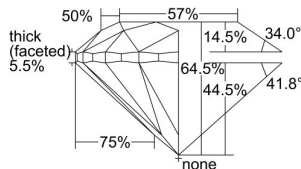

GIA®

FACSIMILE

GIA REPORT 5456257054

Verify this report at GIA.edu

GIA NATURAL DIAMOND DOSSIER®

November 25, 2022
GIA Report Number 5456257054
Shape and Cutting Style ..... Round Brilliant
Measurements ..... 6.02 - 6.09 x 3.90 mm

GRADING RESULTS

Carat Weight ..... 0.90 carat
Color Grade ..... G
Clarity Grade VS1
Cut Grade ..... Very Good

ADDITIONAL GRADING INFORMATION

Polish ..... Excellent
Symmetry ..... Very Good
Fluorescence ..... None
Clarity Characteristics ..... Cloud, Pinpoint, Indented Natural
Inscription(s): GIA 5456257054

PROPORTIONS

Profile to actual proportions

GRADING SCALES

GIA COLOR SCALE	GIA CLARITY SCALE	GIA CUT SCALE	
D	FLAWLESS	EXCELLENT	
E	INTERNALLY FLAWLESS		
F		VVS₁	VERY GOOD
G	VVS₂		
H	VS₁	GOOD	
I	VS₂		
J	SI₁	FAIR	
K	SI₂		
L	I₁	POOR	
M	I₂		
N	I₃		
O			
P			
Q			
R			
S			
T			
U			
V			
W			
X			
Y			
Z