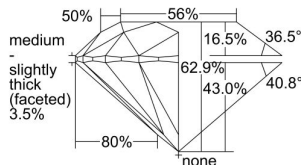

GIA®

FACSIMILE

GIA REPORT 5456396896

Verify this report at GIA.edu

GIA NATURAL DIAMOND DOSSIER®

December 19, 2022
GIA Report Number **5456396896**
Shape and Cutting Style ..... **Round Brilliant**
Measurements ..... **5.21 - 5.24 x 3.29 mm**

GRADING RESULTS

Carat Weight ..... **0.55 carat**
Color Grade ..... **F**
Clarity Grade **VVS2**
Cut Grade ..... **Excellent**

ADDITIONAL GRADING INFORMATION

Polish ..... **Excellent**
Symmetry ..... **Excellent**
Fluorescence ..... **Faint**
Clarity Characteristics..... **Cloud, Pinpoint, Feather, Indented**
Natural

Inscription(s): GIA 5456396896

PROPORTIONS

Profile to actual proportions

GRADING SCALES

GIA COLOR SCALE	GIA CLARITY SCALE	GIA CUT SCALE
COLOURLESS	FLAWLESS	EXCELLENT
D	INTERNALLY FLAWLESS	
E	VVS₁	VERY GOOD
F		
G	VVS₂	
H	VS₁	GOOD
I		
J	VS₂	
K	SI₁	FAIR
L		
M	SI₂	
N	I₁	POOR
O		
P	I₂	
Q	I₃	
R		
S		
T		
U		
V		
W		
X		
Y		
Z