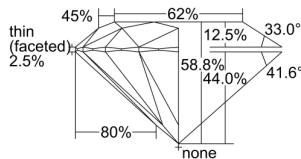

GIA®

FACSIMILE

GIA REPORT 5456423389

Verify this report at GIA.edu

GIA NATURAL DIAMOND DOSSIER®

December 21, 2022
GIA Report Number 5456423389
Shape and Cutting Style ..... Round Brilliant
Measurements ..... 5.41 - 5.44 x 3.19 mm

GRADING RESULTS

Carat Weight ..... 0.55 carat
Color Grade ..... D
Clarity Grade VVS2
Cut Grade ..... Excellent

ADDITIONAL GRADING INFORMATION

Polish ..... Excellent
Symmetry ..... Excellent
Fluorescence ..... Medium Blue
Clarity Characteristics ..... Needle, Pinpoint
Inscription(s): GIA 5456423389

PROPORTIONS

Profile to actual proportions

GRADING SCALES

GIA COLOR SCALE	GIA CLARITY SCALE	GIA CUT SCALE	
D	FLAWLESS	EXCELLENT	
E	INTERNALLY FLAWLESS		
F		VVS₁	VERY GOOD
G	VVS₂		
H	VS₁	GOOD	
I	VS₂		
J	SI₁	FAIR	
K	SI₂		
L	I₁	POOR	
M			
N			
O	I₂		
P			
Q			
R	I₃		
S			
T			
U			
V			
W			
X			
Y			
Z