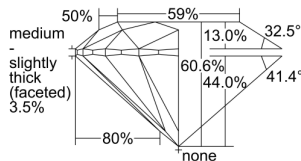

GIA®

FACSIMILE

GIA REPORT

5456459689

Verify this report at GIA.edu

GIA NATURAL DIAMOND DOSSIER®

December 26, 2022
GIA Report Number 5456459689
Shape and Cutting Style ..... Round Brilliant
Measurements ..... 5.12 - 5.16 x 3.12 mm

GRADING RESULTS

Carat Weight ..... 0.50 carat
Color Grade ..... G
Clarity Grade VS1
Cut Grade ..... Excellent

ADDITIONAL GRADING INFORMATION

Polish ..... Excellent
Symmetry ..... Excellent
Fluorescence ..... None
Clarity Characteristics..... Feather, Cloud, Pinpoint, Indented
Natural

Inscription(s): GIA 5456459689

PROPORTIONS

Profile to actual proportions

GRADING SCALES

GIA COLOR SCALE

COLORESS	D
	E
	F
	G
	H
	I
	J
NEAR COLORESS	K
	L
FLAINT	M
	N
	O
	P
VERY LIGHT	R
	S
	T
	U
	V
	W
	X
	Y
LIGHT	Z

GIA CLARITY SCALE

FLAWLESS	VERY VERY SLIGHTLY INCLUDED	VS₁	VS₂	SL₁	SL₂	I₁	I₂	I₃	
									VERY SLIGHTLY INCLUDED
INTERNALLY FLAWLESS									

GIA CUT SCALE

EXCELLENT
VERY GOOD
GOOD
FAIR
POOR