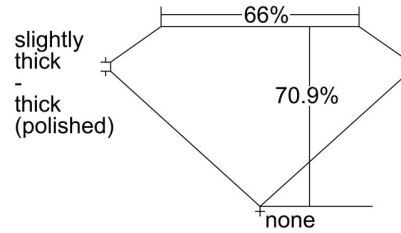

GIA NATURAL DIAMOND GRADING REPORT

January 09, 2023
 GIA Report Number 5456543442
 Shape and Cutting Style Square Modified Brilliant
 Measurements 7.02 x 6.89 x 4.89 mm

GRADING RESULTS

Carat Weight 2.01 carat
 Color Grade I
 Clarity Grade SI2

ADDITIONAL GRADING INFORMATION

Polish Excellent
 Symmetry Very Good
 Fluorescence Faint
 Inscription(s): GIA 5456543442
 Comments: Additional pinpoints are not shown.

PROPORTIONS

Profile not to actual proportions

CLARITY CHARACTERISTICS

KEY TO SYMBOLS*

- Feather
- Crystal
- Pinpoint

* Red symbols denote internal characteristics (inclusions). Green or black symbols denote external characteristics (blemishes). Diagram is an approximate representation of the diamond, and symbols shown indicate type, position, and approximate size of clarity characteristics. All clarity characteristics may not be shown. Details of finish are not shown.