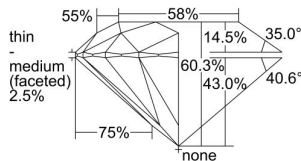

GIA®

FACSIMILE

GIA REPORT 5456712443

Verify this report at GIA.edu

GIA NATURAL DIAMOND DOSSIER®

January 30, 2023
GIA Report Number 5456712443
Shape and Cutting Style ..... Round Brilliant
Measurements ..... 6.00 - 6.03 x 3.63 mm

GRADING RESULTS

Carat Weight ..... 0.80 carat
Color Grade ..... K
Clarity Grade S11
Cut Grade ..... Excellent

ADDITIONAL GRADING INFORMATION

Polish ..... Excellent
Symmetry ..... Excellent
Fluorescence ..... None
Clarity Characteristics ..... Feather
Inscription(s): GIA 5456712443

PROPORTIONS

Profile to actual proportions

GRADING SCALES

GIA COLOR SCALE	GIA CLARITY SCALE	GIA CUT SCALE	
D	FLAWLESS	EXCELLENT	
E	INTERNALLY FLAWLESS		
F		VVS₁	VERY GOOD
G	VVS₂		
H	VS₁	GOOD	
I	VS₂		
J	S1₁	FAIR	
K	S1₂		
L	I₁	POOR	
M	I₂		
N	I₃		
O			
P			
Q			
R			
S			
T			
U			
V			
W			
X			
Y			
Z