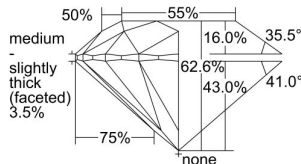

GIA®

FACSIMILE

GIA REPORT 5456800191

Verify this report at GIA.edu

GIA NATURAL DIAMOND DOSSIER®

February 09, 2023
GIA Report Number 5456800191
Shape and Cutting Style ..... Round Brilliant
Measurements ..... 3.91 - 3.92 x 2.45 mm

GRADING RESULTS

Carat Weight ..... 0.23 carat
Color Grade ..... D
Clarity Grade VS1
Cut Grade ..... Excellent

ADDITIONAL GRADING INFORMATION

Polish ..... Excellent
Symmetry ..... Excellent
Fluorescence ..... None
Clarity Characteristics..... Crystal, Pinpoint, Needle
Inscription(s): GIA 5456800191

PROPORTIONS

Profile to actual proportions

GRADING SCALES

GIA COLOR SCALE	GIA CLARITY SCALE	GIA CUT SCALE	
D	FLAWLESS	EXCELLENT	
E	INTERNALLY FLAWLESS		
F		VVS₁	VERY GOOD
G	VVS₂		
H	VS₁	GOOD	
I	VS₂		
J	SI₁	FAIR	
K	SI₂		
L	I₁	POOR	
M	I₂		
N	I₃		
O			
P			
Q			
R			
S			
T			
U			
V			
W			
X			
Y			
Z